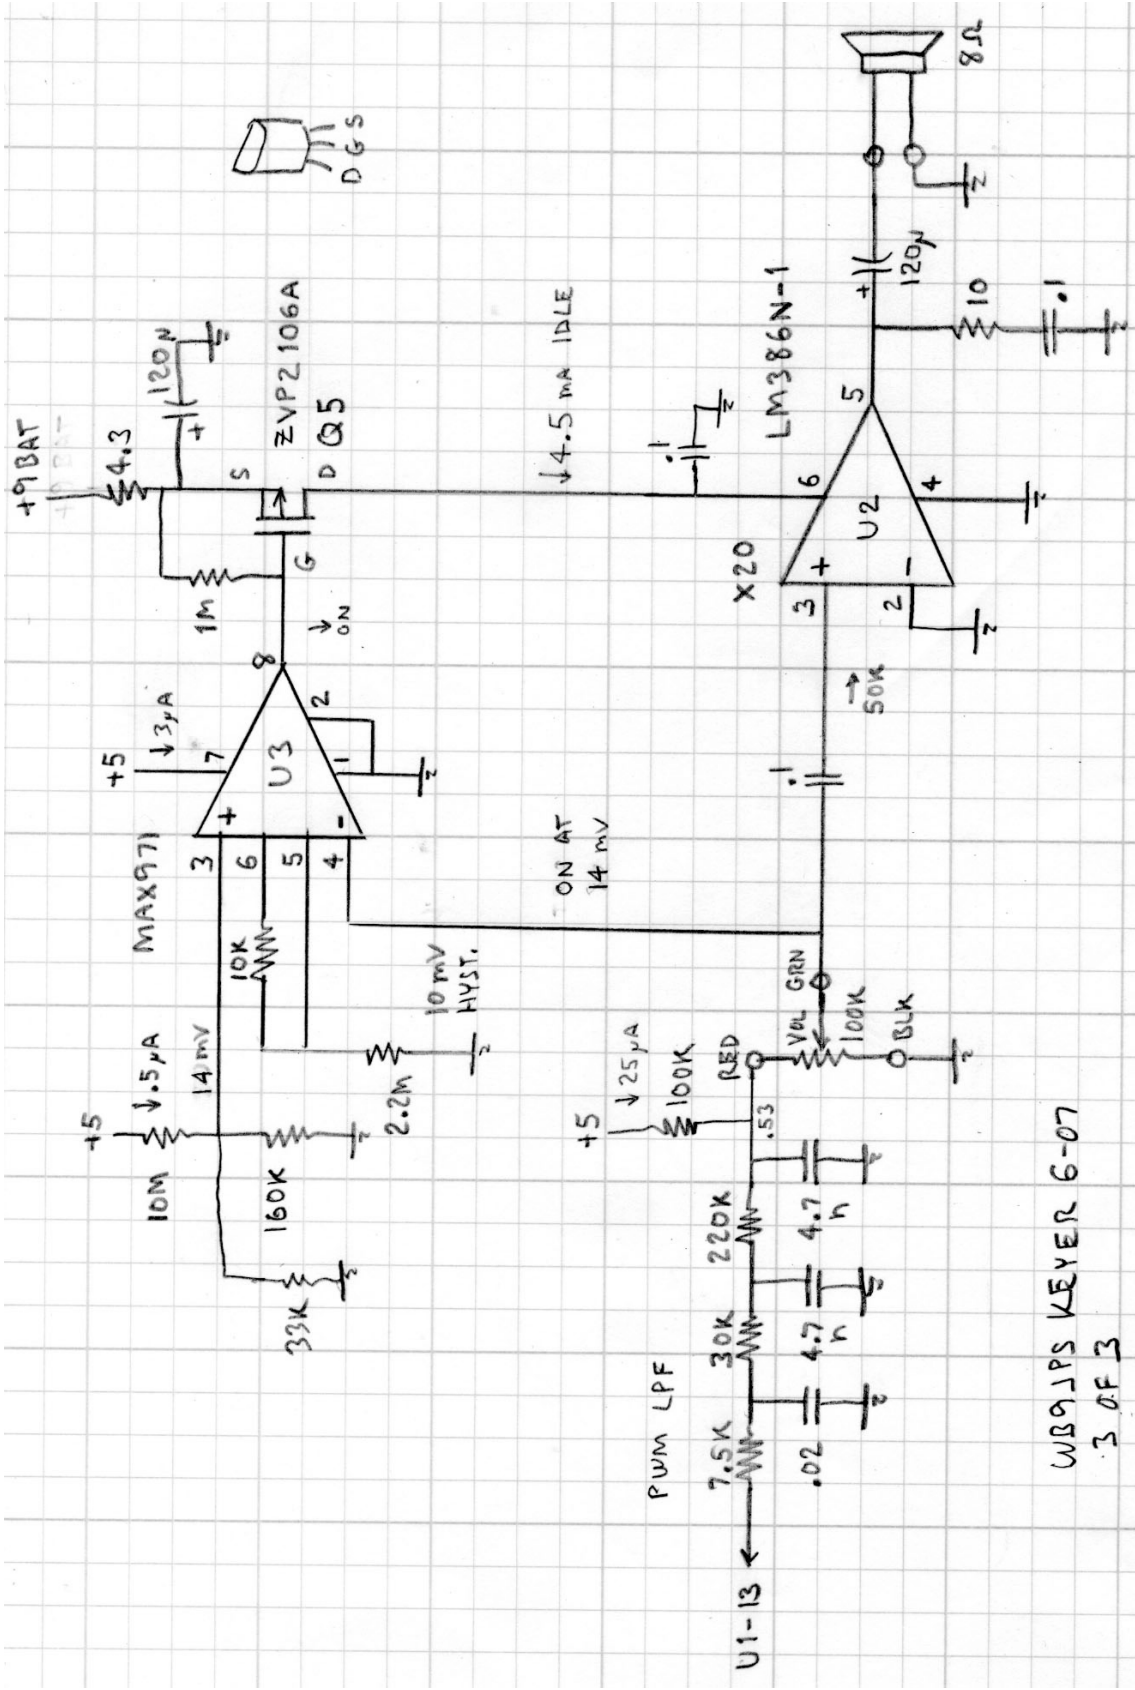

TURNOFF TIMER - 10 MIN.

- IDLE, AUDIO OFF 1.8 mA
- IDLE, AUDIO ON 6.6 mA
- KEYING, AUDIO OFF 6.3 mA
- KEYED, AUDIO 50% 2.5 mA
- KEYED, AUDIO MAX. 5.2 mA

9V BATTERY LIFE: 60HRS @ 10 mA

WB9LPS KEYSER 6-07
2 OF 3

WB9JPS KEYSER 6-07
3 OF 3