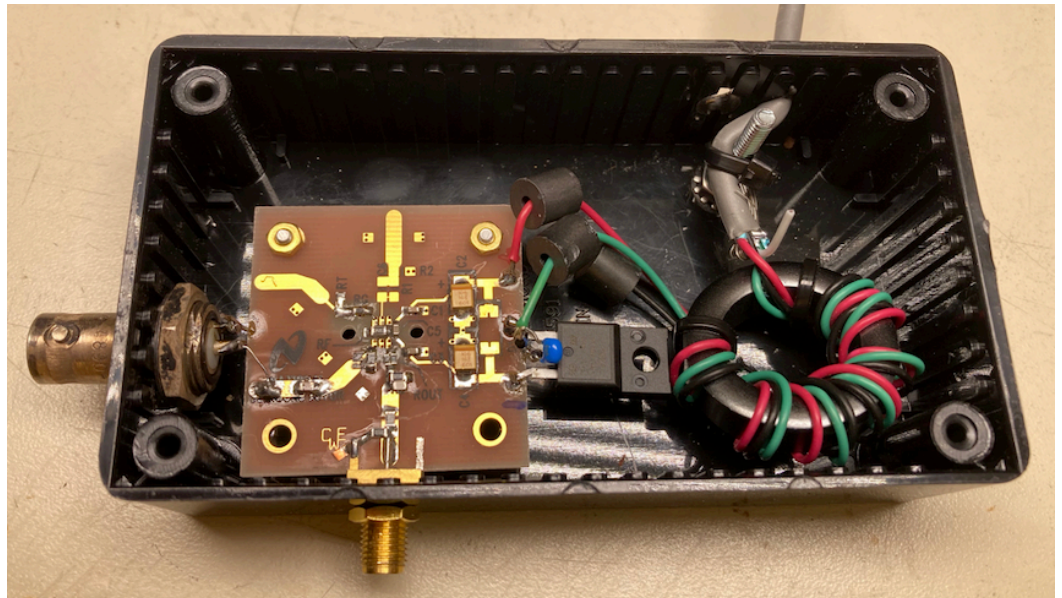

Wideband Buffer Amplifier

NA60 9-17-22